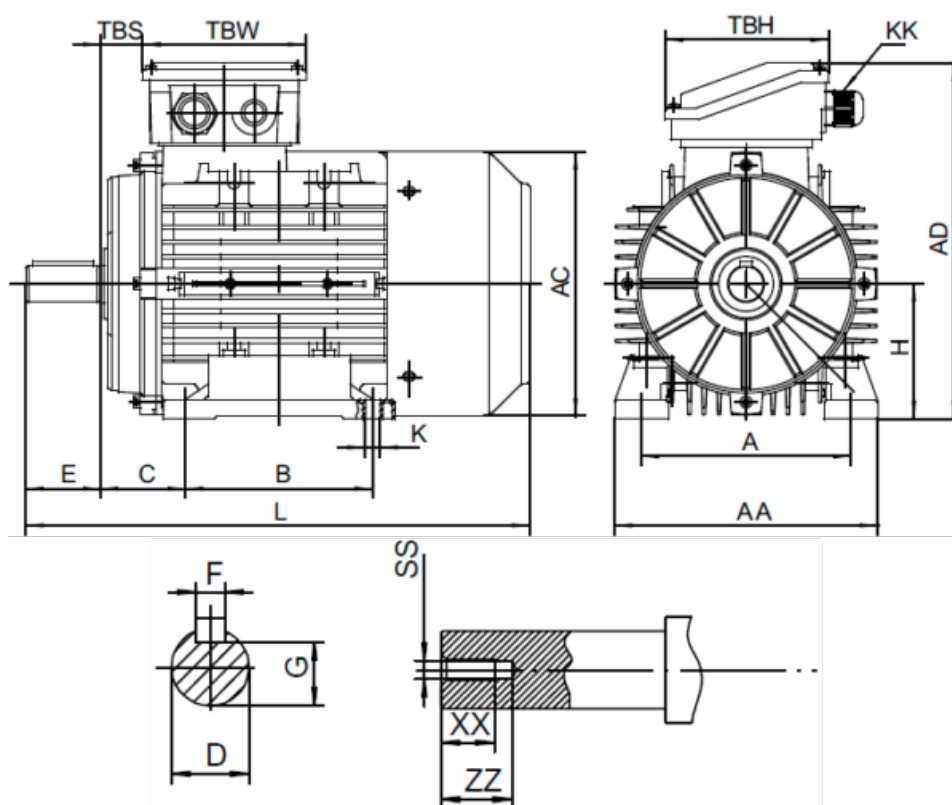

Data Sheet

Article number: 2518001104120140

Description: Kleedrive T3A 803-4 1.1kw 1400 rpm UL/CSA
3x230/400V 50 HZ IP55 B3 Eff=82,7%

Measures

A = 125	F = 6	TBW = 109
AA = 160	G = 15.5	XX = 16
AC = Ø157	H = 80	ZZ = 21
AD = 214	KK = -	
B = 100	L = 277	
C = 50	SS = M6	
D = Ø19	TBH = 109	
E = 40	TBS = 26.5	